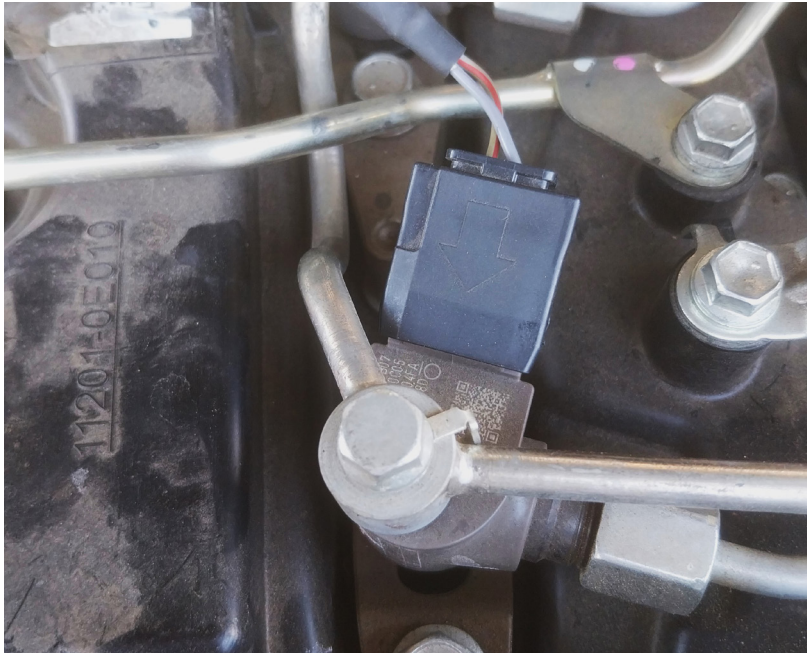

## TECH NOTE: TOYOTA 1GD-FTV INJECTOR IDENTIFICATION

**130KW 2 PIN INDUCTIVE INJECTOR**

**150KW 6 PIN i-ART INJECTOR**